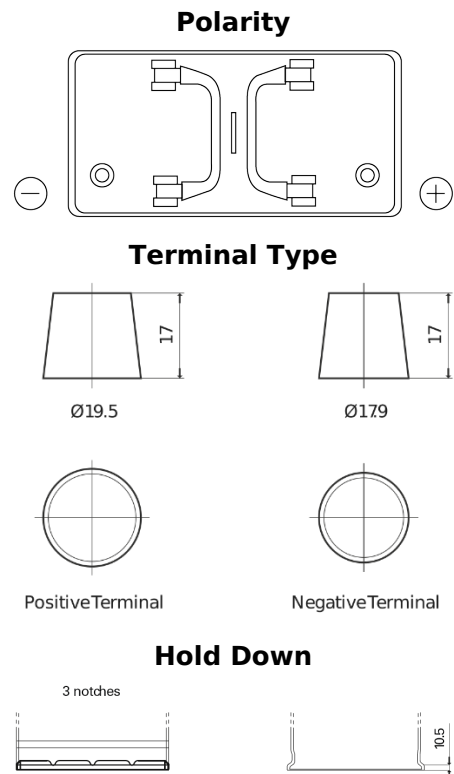

Product overview

Batteries for Trucks, Buses, Construction, Agriculture

PowerPRO EF1202

Part number	EF1202
Technology	Flooded
EAN/GTIN	3661024035279
Voltage	12 V
Capacity	120 Ah
CCA	870 A
Length	349 mm
Width	175 mm
Height	235 mm
Box size	D02
Polarity	ETN 0
Terminal Type	EN taper post
Hold Down	B1
Weights (subject of variation)	27.50 kg