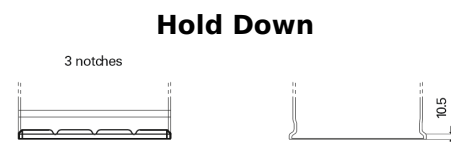

Design, features and specifications are subject to change without notice. We disclaim any representation or warranty, express or implied, concerning the data or recommendations, and in no event shall be liable for any loss or damage claimed to have arisen as a result. Some products may not be available in your local market.