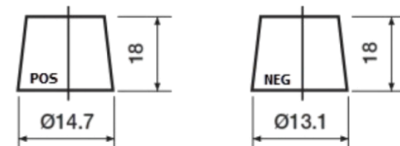

Design, features and specifications are subject to change without notice. We disclaim any representation or warranty, express or implied, concerning the data or recommendations, and in no event shall be liable for any loss or damage claimed to have arisen as a result. Some products may not be available in your local market.