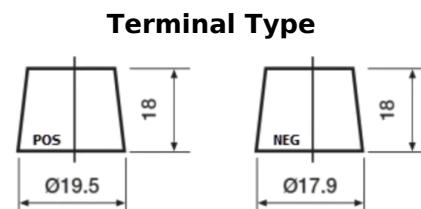

Product overview

Batteries for Cars

Premium EA456

Part number	EA456
Technology	Flooded
EAN/GTIN	3661024034128
Voltage	12 V
Capacity	45.0 Ah
CCA	390 A
Length	237 mm
Width	127 mm
Height	227 mm
Box size	B24
Polarity	ETN 0
Terminal Type	JIS taper post
Hold Down	B1
Weights (subject of variation)	11.80 kg