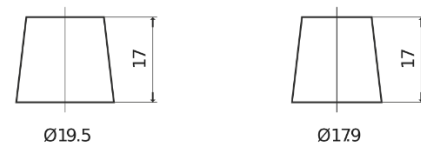

**Product overview**

Batteries for Cars

**Premium EA1050**

Part number	EA1050
Technology	Flooded
EAN/GTIN	3661024034302
Voltage	12 V
Capacity	105.0 Ah
CCA	850 A
Length	315 mm
Width	175 mm
Height	205 mm
Box size	LH4
Polarity	ETN 0
Terminal Type	EN taper post
Hold Down	B13
Weights (subject of variation)	23.10 kg

**Polarity**

**Terminal Type**

Positive Terminal

Negative Terminal

**Hold Down**

Design, features and specifications are subject to change without notice. We disclaim any representation or warranty, express or implied, concerning the data or recommendations, and in no event shall be liable for any loss or damage claimed to have arisen as a result. Some products may not be available in your local market.