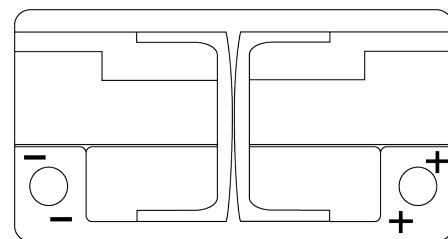

**Product overview**

Batteries for Cars

**Premium EA1050**

Part number	EA1050
Technology	Flooded
EAN/GTIN	3661024034302
Voltage	12 V
Capacity	105.0 Ah
CCA	850 A
Length	315 mm
Width	175 mm
Height	205 mm
Box size	LH4
Polarity	ETN 0
Terminal Type	EN taper post
Hold Down	B13
Weights (subject of variation)	23.10 kg

**Polarity**

**Terminal Type**

Positive Terminal

Negative Terminal

**Hold Down**

Design, features and specifications are subject to change without notice. We disclaim any representation or warranty, express or implied, concerning the data or recommendations, and in no event shall be liable for any loss or damage claimed to have arisen as a result. Some products may not be available in your local market.