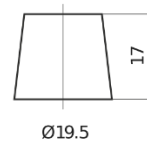

Product overview

Batteries for Cars

Premium EA1000

Part number	EA1000
Technology	Flooded
EAN/GTIN	3661024034258
Voltage	12 V
Capacity	100.0 Ah
CCA	900 A
Length	353 mm
Width	175 mm
Height	190 mm
Box size	L05
Polarity	ETN 0
Terminal Type	EN taper post
Hold Down	B13
Weights (subject of variation)	22.60 kg

Polarity

Terminal Type

Ø19.5

Ø17.9

Positive Terminal

Negative Terminal

Hold Down

5 notches