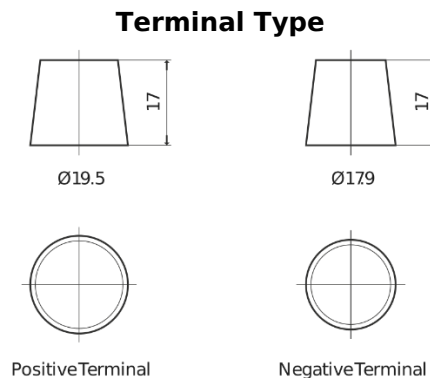

Product overview

Batteries for Marine and Leisure

Dual ER550

| | |
|--------------------------------|---------------|
| Part number | ER550 |
| Technology | Flooded |
| EAN/GTIN | 3661024035989 |
| Voltage | 12 V |
| Capacity | 115 Ah |
| CCA | 760 A |
| Watt hour | 550 Wh |
| Length | 349 mm |
| Width | 175 mm |
| Height | 235 mm |
| Box size | D02 |
| Polarity | ETN 1 |
| Terminal Type | EN taper post |
| Hold Down | B0 |
| Weights (subject of variation) | 27.80 kg |