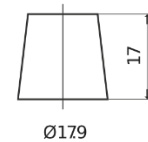

Product overview

Batteries for Cars

Premium EA1000

Part number	EA1000
Technology	Flooded
EAN/GTIN	3661024034258
Voltage	12 V
Capacity	100.0 Ah
CCA	900 A
Length	353 mm
Width	175 mm
Height	190 mm
Box size	L05
Polarity	ETN 0
Terminal Type	EN taper post
Hold Down	B13
Weights (subject of variation)	22.60 kg

Polarity

Terminal Type

Ø19.5

Ø17.9

Positive Terminal

Negative Terminal

Hold Down

5 notches