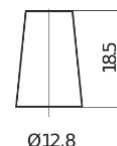

Type de borne

Positive Terminal

Negative Terminal