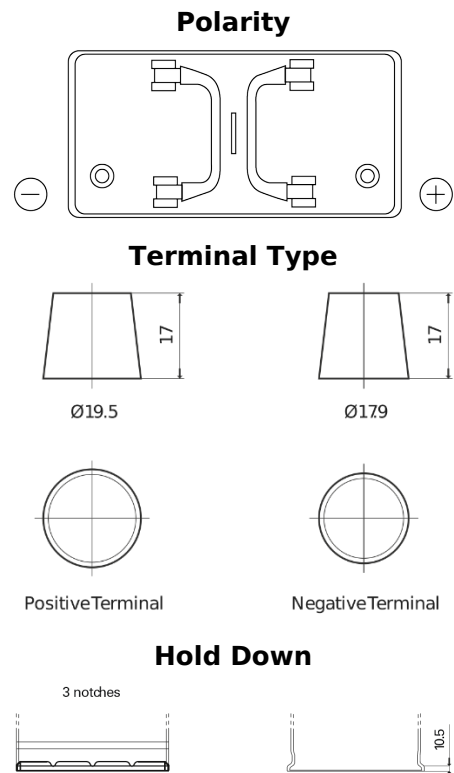

Product overview

Batteries for Trucks, Buses, Construction, Agriculture

StartPRO TG1102

Part number	TG1102
Technology	Flooded
EAN/GTIN	3661024055390
Voltage	12 V
Capacity	110 Ah
CCA	750 A
Length	349 mm
Width	175 mm
Height	235 mm
Box size	D02
Polarity	ETN 0
Terminal Type	EN taper post
Hold Down	B1
Weights (subject of variation)	25.40 kg