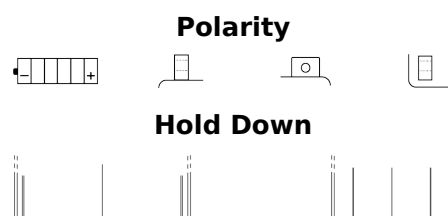

Product overview

Batteries for Motorcycles, ATVs, Snowmobiles, Garden

Conventional E60-N24L-A

| | |
|--------------------------------|---------------|
| Part number | E60-N24L-A |
| Technology | Flooded |
| EAN/GTIN | 3661024033589 |
| Voltage | 12 V |
| Capacity | 28.0 Ah |
| CCA | 280 A |
| Length | 185 mm |
| Width | 125 mm |
| Height | 175 mm |
| Box size | C67 |
| Polarity | ETN 0 |
| Terminal Type | M11 |
| Hold Down | B0 |
| Weights (subject of variation) | 8.60 kg |