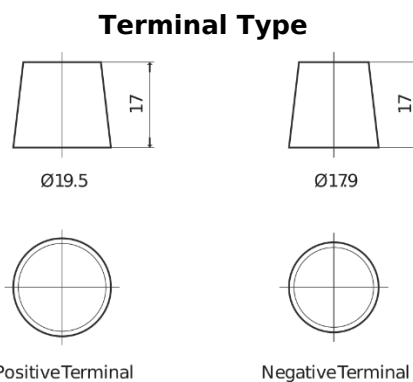

Product overview

Batteries for Trucks, Buses, Construction, Agriculture

StartPRO TG1101

Part number	TG1101
Technology	Flooded
EAN/GTIN	3661024055383
Voltage	12 V
Capacity	110 Ah
CCA	750 A
Length	349 mm
Width	175 mm
Height	235 mm
Box size	D02
Polarity	ETN 1
Terminal Type	EN taper post
Hold Down	B0
Weights (subject of variation)	25.40 kg