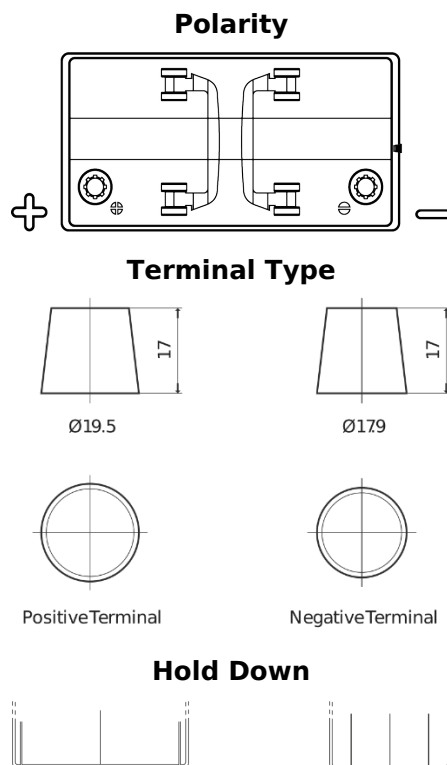

Product overview

Batteries for Marine and Leisure

Start EN850

Part number	EN850
Technology	Flooded
EAN/GTIN	3661024036078
Voltage	12 V
Capacity	110 Ah
CCA	750 A
MCA	850
Length	349 mm
Width	175 mm
Height	235 mm
Box size	D02
Polarity	ETN 1
Terminal Type	EN taper post
Hold Down	B0
Weights (subject of variation)	25.40 kg