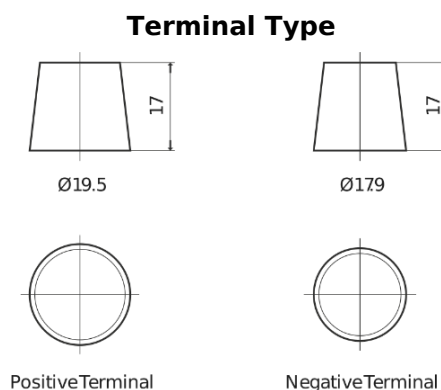

Product overview

Batteries for Trucks, Buses, Construction, Agriculture

StartPRO DG1406

Part number	DG1406
Technology	Flooded
EAN/GTIN	3661024025492
Voltage	12 V
Capacity	140.0 Ah
CCA	800 A
Length	510 mm
Width	175 mm
Height	225 mm
Box size	D08
Polarity	ETN 4
Terminal Type	EN taper post
Hold Down	B3
Weights (subject of variation)	33.50 kg