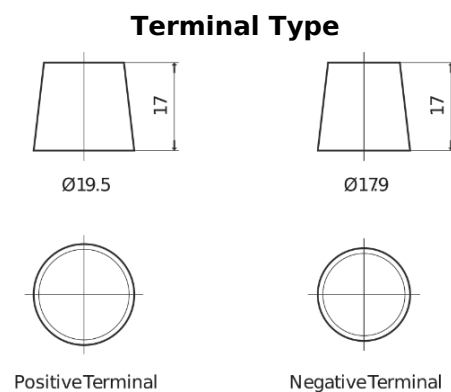

Product overview

Batteries for Trucks, Buses, Construction, Agriculture

StartPRO DG1406

Part number	DG1406
Technology	Flooded
EAN/GTIN	3661024025492
Voltage	12 V
Capacity	140.0 Ah
CCA	800 A
Length	510 mm
Width	175 mm
Height	225 mm
Box size	D08
Polarity	ETN 4
Terminal Type	EN taper post
Hold Down	B3
Weights (subject of variation)	33.50 kg