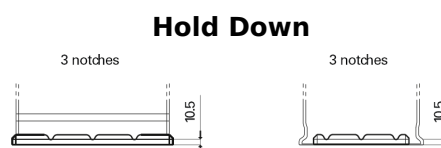

Product overview

Batteries for Trucks, Buses, Construction, Agriculture

StartPRO DG1406

Part number	DG1406
Technology	Flooded
EAN/GTIN	3661024025492
Voltage	12 V
Capacity	140.0 Ah
CCA	800 A
Length	510 mm
Width	175 mm
Height	225 mm
Box size	D08
Polarity	ETN 4
Terminal Type	EN taper post
Hold Down	B3
Weights (subject of variation)	33.50 kg