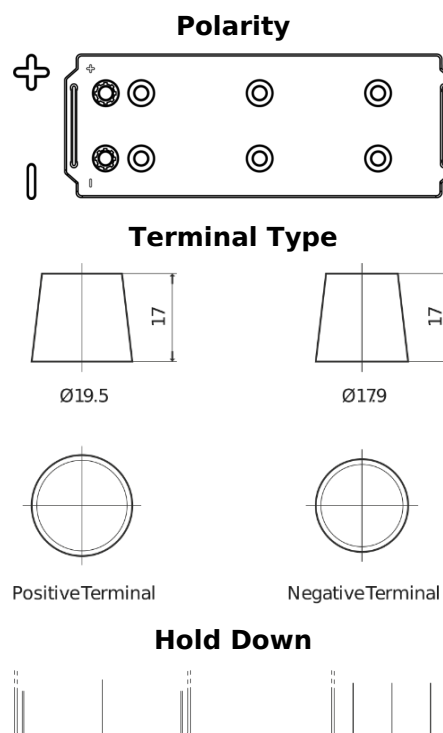

Product overview

Batteries for Trucks, Buses, Construction, Agriculture

StartPRO DG1403

Part number	DG1403
Technology	Flooded
EAN/GTIN	3661024025423
Voltage	12 V
Capacity	140.0 Ah
CCA	800 A
Length	513 mm
Width	189 mm
Height	223 mm
Box size	D04
Polarity	ETN 3
Terminal Type	EN taper post
Hold Down	B0
Weights (subject of variation)	34.10 kg