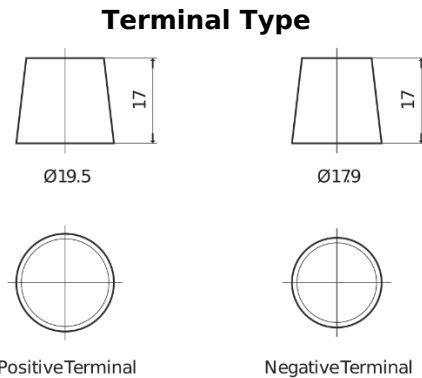

**Product overview**

Batteries for Trucks, Buses, Construction, Agriculture

**Endurance+PRO Gel TD851T**

Part number	TD851T
Technology	GEL
EAN/GTIN	3661024057615
Voltage	12 V
Capacity	85 Ah
CCA	350 A
Length	349 mm
Width	175 mm
Height	235 mm
Box size	D02
Polarity	ETN 1
Terminal Type	EN taper post
Hold Down	B0
Weights (subject of variation)	29.50 kg