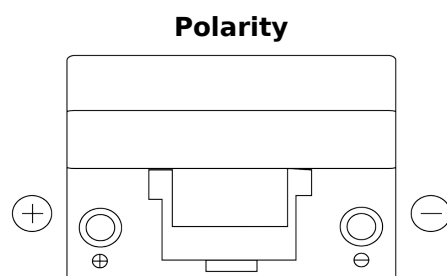

Product overview

Batteries for Cars

Power DB955

| | |
|--------------------------------|---------------|
| Part number | DB955 |
| Technology | Flooded |
| EAN/GTIN | 3661024024464 |
| Voltage | 12 V |
| Capacity | 95.0 Ah |
| CCA | 760 A |
| Length | 306 mm |
| Width | 173 mm |
| Height | 222 mm |
| Box size | D31 |
| Polarity | ETN 1 |
| Terminal Type | EN taper post |
| Hold Down | Korean B1 |
| Weights (subject of variation) | 20.60 kg |