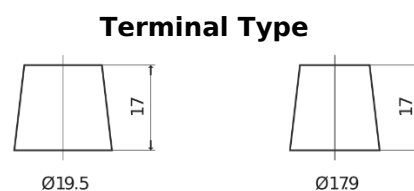

Product overview

Batteries for Cars

Power DB955

| | |
|--------------------------------|---------------|
| Part number | DB955 |
| Technology | Flooded |
| EAN/GTIN | 3661024024464 |
| Voltage | 12 V |
| Capacity | 95.0 Ah |
| CCA | 760 A |
| Length | 306 mm |
| Width | 173 mm |
| Height | 222 mm |
| Box size | D31 |
| Polarity | ETN 1 |
| Terminal Type | EN taper post |
| Hold Down | Korean B1 |
| Weights (subject of variation) | 20.60 kg |