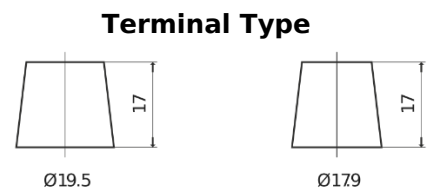

**Product overview**

Batteries for Cars

**Power DB954**

Part number	DB954
Technology	Flooded
EAN/GTIN	3661024024457
Voltage	12 V
Capacity	95.0 Ah
CCA	760 A
Length	306 mm
Width	173 mm
Height	222 mm
Box size	D31
Polarity	ETN 0
Terminal Type	EN taper post
Hold Down	Korean B1
Weights (subject of variation)	20.60 kg