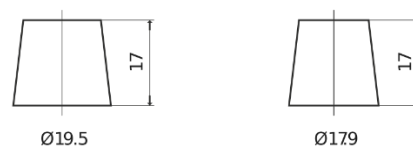

**Product overview**

Batteries for Cars

**Power DB950**

Part number	DB950
Technology	Flooded
EAN/GTIN	3661024024587
Voltage	12 V
Capacity	95.0 Ah
CCA	800 A
Length	353 mm
Width	175 mm
Height	190 mm
Box size	L05
Polarity	ETN 0
Terminal Type	EN taper post
Hold Down	B13
Weights (subject of variation)	21.60 kg

**Polarity**

**Terminal Type**

Positive Terminal

Negative Terminal

**Hold Down**

Design, features and specifications are subject to change without notice. We disclaim any representation or warranty, express or implied, concerning the data or recommendations, and in no event shall be liable for any loss or damage claimed to have arisen as a result. Some products may not be available in your local market.