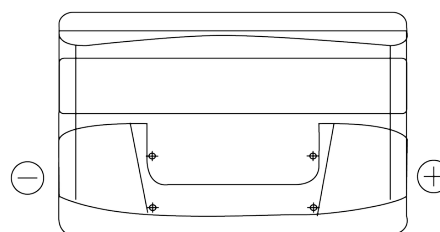

**Product overview**

Batteries for Cars

**Power DB950**

Part number	DB950
Technology	Flooded
EAN/GTIN	3661024024587
Voltage	12 V
Capacity	95.0 Ah
CCA	800 A
Length	353 mm
Width	175 mm
Height	190 mm
Box size	L05
Polarity	ETN 0
Terminal Type	EN taper post
Hold Down	B13
Weights (subject of variation)	21.60 kg

**Polarity**

**Terminal Type**

Positive Terminal

Negative Terminal

**Hold Down**

Design, features and specifications are subject to change without notice. We disclaim any representation or warranty, express or implied, concerning the data or recommendations, and in no event shall be liable for any loss or damage claimed to have arisen as a result. Some products may not be available in your local market.