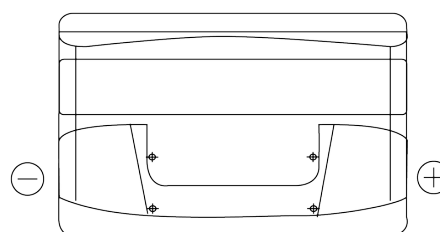

Product overview

Batteries for Cars

Power DB852

Part number	DB852
Technology	Flooded
EAN/GTIN	3661024024662
Voltage	12 V
Capacity	85.0 Ah
CCA	760 A
Length	353 mm
Width	175 mm
Height	175 mm
Box size	LB5
Polarity	ETN 0
Terminal Type	EN taper post
Hold Down	B13
Weights (subject of variation)	19.40 kg

Polarity

Terminal Type

Positive Terminal

Negative Terminal

Hold Down

Design, features and specifications are subject to change without notice. We disclaim any representation or warranty, express or implied, concerning the data or recommendations, and in no event shall be liable for any loss or damage claimed to have arisen as a result. Some products may not be available in your local market.