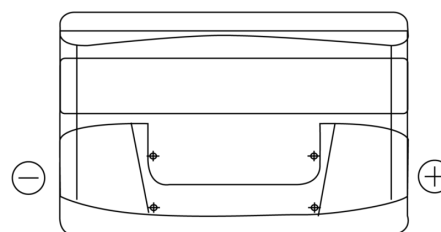

Product overview

Batteries for Cars

Power DB852

| | |
|--------------------------------|---------------|
| Part number | DB852 |
| Technology | Flooded |
| EAN/GTIN | 3661024024662 |
| Voltage | 12 V |
| Capacity | 85.0 Ah |
| CCA | 760 A |
| Length | 353 mm |
| Width | 175 mm |
| Height | 175 mm |
| Box size | LB5 |
| Polarity | ETN 0 |
| Terminal Type | EN taper post |
| Hold Down | B13 |
| Weights (subject of variation) | 19.40 kg |

Polarity

Terminal Type

Positive Terminal

Negative Terminal

Hold Down

Design, features and specifications are subject to change without notice. We disclaim any representation or warranty, express or implied, concerning the data or recommendations, and in no event shall be liable for any loss or damage claimed to have arisen as a result. Some products may not be available in your local market.