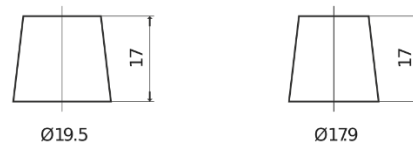

Terminal Type