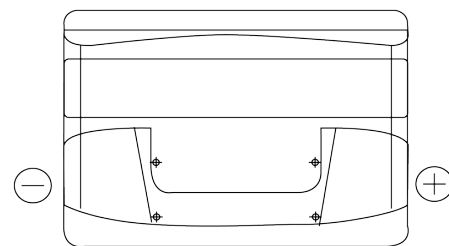

**Product overview**

Batteries for Cars

**Power DB800**

Part number	DB800
Technology	Flooded
EAN/GTIN	3661024026246
Voltage	12 V
Capacity	80.0 Ah
CCA	640 A
Length	315 mm
Width	175 mm
Height	190 mm
Box size	L04
Polarity	ETN 0
Terminal Type	EN taper post
Hold Down	B13
Weights (subject of variation)	19.00 kg

**Polarity**

**Terminal Type**

Positive Terminal

Negative Terminal

**Hold Down**

Design, features and specifications are subject to change without notice. We disclaim any representation or warranty, express or implied, concerning the data or recommendations, and in no event shall be liable for any loss or damage claimed to have arisen as a result. Some products may not be available in your local market.