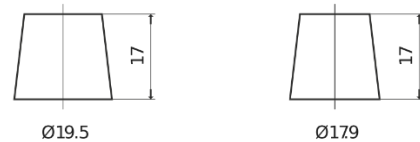

**Product overview**

Batteries for Cars

**Power DB800**

Part number	DB800
Technology	Flooded
EAN/GTIN	3661024026246
Voltage	12 V
Capacity	80.0 Ah
CCA	640 A
Length	315 mm
Width	175 mm
Height	190 mm
Box size	L04
Polarity	ETN 0
Terminal Type	EN taper post
Hold Down	B13
Weights (subject of variation)	19.00 kg

**Polarity**

**Terminal Type**

Positive Terminal

Negative Terminal

**Hold Down**

Design, features and specifications are subject to change without notice. We disclaim any representation or warranty, express or implied, concerning the data or recommendations, and in no event shall be liable for any loss or damage claimed to have arisen as a result. Some products may not be available in your local market.