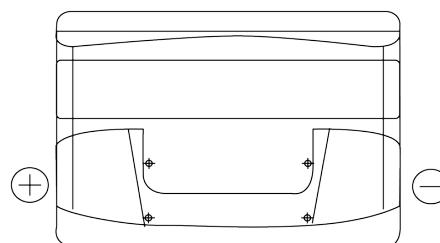

**Product overview**

Batteries for Cars

**Power DB741**

Part number	DB741
Technology	Flooded
EAN/GTIN	3661024024563
Voltage	12 V
Capacity	74.0 Ah
CCA	680 A
Length	278 mm
Width	175 mm
Height	190 mm
Box size	L03
Polarity	ETN 1
Terminal Type	EN taper post
Hold Down	B13
Weights (subject of variation)	16.60 kg

**Polarity**

**Terminal Type**

Positive Terminal

Negative Terminal

**Hold Down**

Design, features and specifications are subject to change without notice. We disclaim any representation or warranty, express or implied, concerning the data or recommendations, and in no event shall be liable for any loss or damage claimed to have arisen as a result. Some products may not be available in your local market.