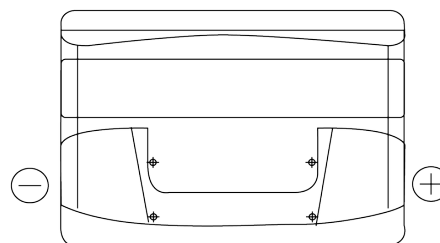

Product overview

Batteries for Cars

Power DB740

Part number	DB740
Technology	Flooded
EAN/GTIN	3661024024556
Voltage	12 V
Capacity	74.0 Ah
CCA	680 A
Length	278 mm
Width	175 mm
Height	190 mm
Box size	L03
Polarity	ETN 0
Terminal Type	EN taper post
Hold Down	B13
Weights (subject of variation)	16.60 kg

Polarity

Terminal Type

Positive Terminal

Negative Terminal

Hold Down

Design, features and specifications are subject to change without notice. We disclaim any representation or warranty, express or implied, concerning the data or recommendations, and in no event shall be liable for any loss or damage claimed to have arisen as a result. Some products may not be available in your local market.