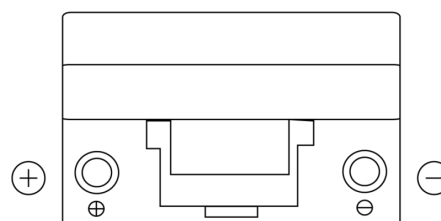

**Product overview**

Batteries for Cars

**Power DB705**

Part number	DB705
Technology	Flooded
EAN/GTIN	3661024024440
Voltage	12 V
Capacity	70.0 Ah
CCA	540 A
Length	270 mm
Width	173 mm
Height	222 mm
Box size	D26
Polarity	ETN 1
Terminal Type	EN taper post
Hold Down	Korean B1+B6
Weights (subject of variation)	16.10 kg

**Polarity**

**Terminal Type**

**Hold Down**

Design, features and specifications are subject to change without notice. We disclaim any representation or warranty, express or implied, concerning the data or recommendations, and in no event shall be liable for any loss or damage claimed to have arisen as a result. Some products may not be available in your local market.