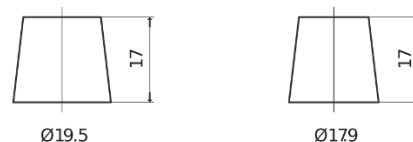

Terminal Type