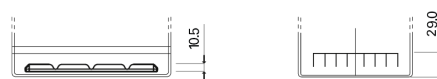

Product overview

Batteries for Cars

Power DB705

Part number	DB705
Technology	Flooded
EAN/GTIN	3661024024440
Voltage	12 V
Capacity	70.0 Ah
CCA	540 A
Length	270 mm
Width	173 mm
Height	222 mm
Box size	D26
Polarity	ETN 1
Terminal Type	EN taper post
Hold Down	Korean B1+B6
Weights (subject of variation)	16.10 kg

Polarity

Terminal Type

Hold Down

Design, features and specifications are subject to change without notice. We disclaim any representation or warranty, express or implied, concerning the data or recommendations, and in no event shall be liable for any loss or damage claimed to have arisen as a result. Some products may not be available in your local market.