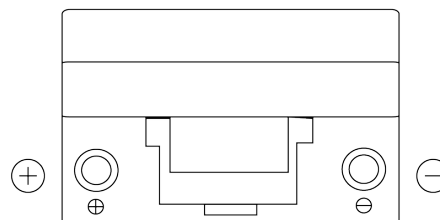

Product overview

Batteries for Cars

Power DB705

Part number	DB705
Technology	Flooded
EAN/GTIN	3661024024440
Voltage	12 V
Capacity	70.0 Ah
CCA	540 A
Length	270 mm
Width	173 mm
Height	222 mm
Box size	D26
Polarity	ETN 1
Terminal Type	EN taper post
Hold Down	Korean B1+B6
Weights (subject of variation)	16.10 kg

Polarity

Terminal Type

Hold Down

Design, features and specifications are subject to change without notice. We disclaim any representation or warranty, express or implied, concerning the data or recommendations, and in no event shall be liable for any loss or damage claimed to have arisen as a result. Some products may not be available in your local market.