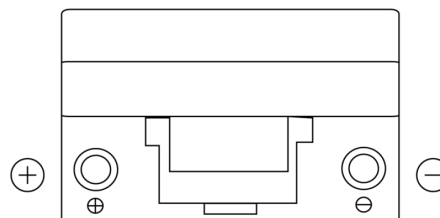

**Product overview**

Batteries for Cars

**Power DB705**

Part number	DB705
Technology	Flooded
EAN/GTIN	3661024024440
Voltage	12 V
Capacity	70.0 Ah
CCA	540 A
Length	270 mm
Width	173 mm
Height	222 mm
Box size	D26
Polarity	ETN 1
Terminal Type	EN taper post
Hold Down	Korean B1+B6
Weights (subject of variation)	16.10 kg

**Polarity**

**Terminal Type**

**Hold Down**

Design, features and specifications are subject to change without notice. We disclaim any representation or warranty, express or implied, concerning the data or recommendations, and in no event shall be liable for any loss or damage claimed to have arisen as a result. Some products may not be available in your local market.