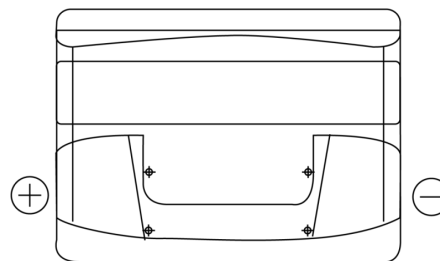

Product overview

Batteries for Cars

Power DB621

Part number	DB621
Technology	Flooded
EAN/GTIN	3661024024549
Voltage	12 V
Capacity	62.0 Ah
CCA	540 A
Length	242 mm
Width	175 mm
Height	190 mm
Box size	L02
Polarity	ETN 1
Terminal Type	EN taper post
Hold Down	B13
Weights (subject of variation)	14.20 kg

Polarity

Terminal Type

Positive Terminal

Negative Terminal

Hold Down

Design, features and specifications are subject to change without notice. We disclaim any representation or warranty, express or implied, concerning the data or recommendations, and in no event shall be liable for any loss or damage claimed to have arisen as a result. Some products may not be available in your local market.