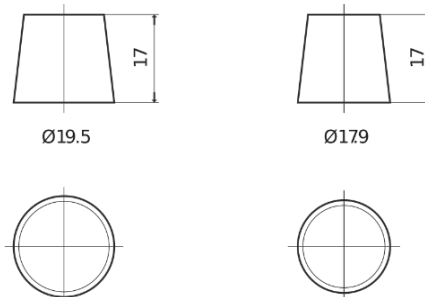

Product overview

Batteries for Cars

Power DB621

Part number	DB621
Technology	Flooded
EAN/GTIN	3661024024549
Voltage	12 V
Capacity	62.0 Ah
CCA	540 A
Length	242 mm
Width	175 mm
Height	190 mm
Box size	L02
Polarity	ETN 1
Terminal Type	EN taper post
Hold Down	B13
Weights (subject of variation)	14.20 kg

Polarity

Terminal Type

Positive Terminal

Negative Terminal

Hold Down

Design, features and specifications are subject to change without notice. We disclaim any representation or warranty, express or implied, concerning the data or recommendations, and in no event shall be liable for any loss or damage claimed to have arisen as a result. Some products may not be available in your local market.