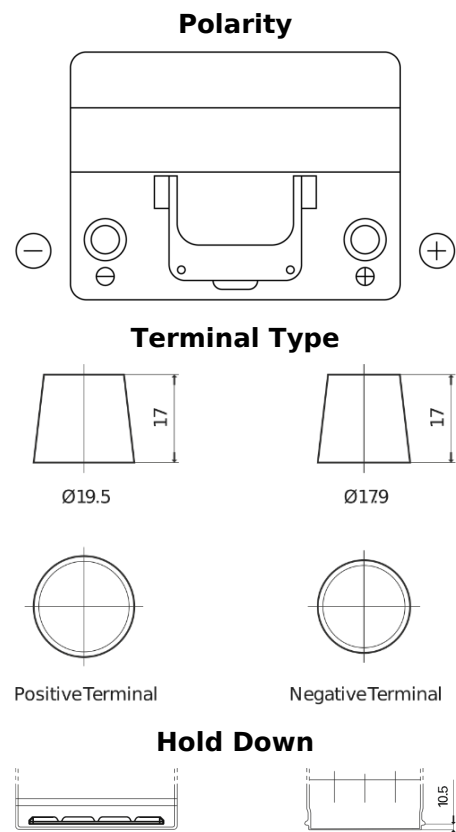

**Product overview**

Batteries for Cars

**Power DB604**

|                                |               |
|--------------------------------|---------------|
| Part number                    | DB604         |
| Technology                     | Flooded       |
| EAN/GTIN                       | 3661024024419 |
| Voltage                        | 12 V          |
| Capacity                       | 60.0 Ah       |
| CCA                            | 480 A         |
| Length                         | 230 mm        |
| Width                          | 173 mm        |
| Height                         | 222 mm        |
| Box size                       | D23           |
| Polarity                       | ETN 0         |
| Terminal Type                  | EN taper post |
| Hold Down                      | Korean B1     |
| Weights (subject of variation) | 14.60 kg      |