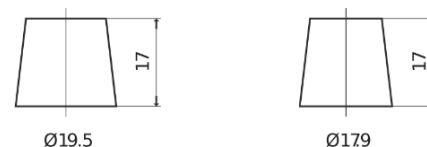

Terminal Type