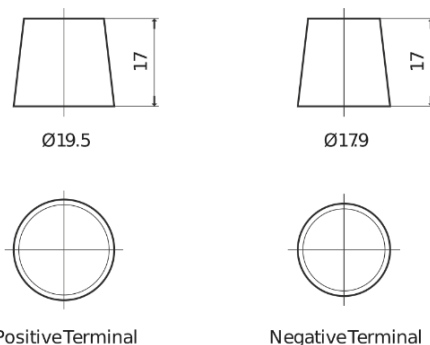

**Product overview**

Batteries for Cars

**Power DB440**

Part number	DB440
Technology	Flooded
EAN/GTIN	3661024024501
Voltage	12 V
Capacity	44.0 Ah
CCA	400 A
Length	175 mm
Width	175 mm
Height	190 mm
Box size	L00
Polarity	ETN 0
Terminal Type	EN taper post
Hold Down	B13
Weights (subject of variation)	10.70 kg

**Polarity**

**Terminal Type**

Positive Terminal

Negative Terminal

**Hold Down**

Design, features and specifications are subject to change without notice. We disclaim any representation or warranty, express or implied, concerning the data or recommendations, and in no event shall be liable for any loss or damage claimed to have arisen as a result. Some products may not be available in your local market.