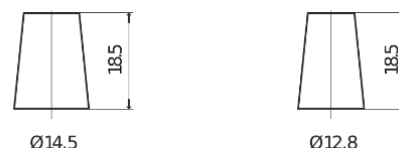

Terminal Type