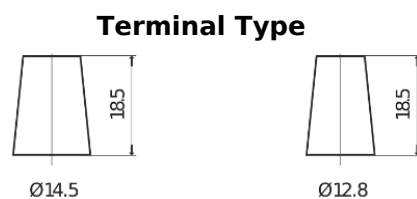

Product overview

Batteries for Cars

Power DB356

| | |
|--------------------------------|----------------|
| Part number | DB356 |
| Technology | Flooded |
| EAN/GTIN | 3661024024334 |
| Voltage | 12 V |
| Capacity | 35.0 Ah |
| CCA | 240 A |
| Length | 187 mm |
| Width | 127 mm |
| Height | 220 mm |
| Box size | B19 |
| Polarity | ETN 0 |
| Terminal Type | JIS taper post |
| Hold Down | B0 |
| Weights (subject of variation) | 8.90 kg |