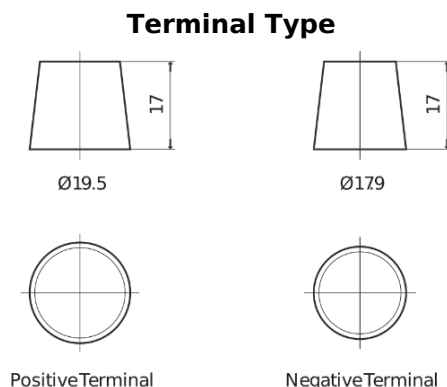

Product overview

Batteries for Cars

Power DB1100

Part number	DB1100
Technology	Flooded
EAN/GTIN	3661024026239
Voltage	12 V
Capacity	110.0 Ah
CCA	850 A
Length	392 mm
Width	175 mm
Height	190 mm
Box size	L06
Polarity	ETN 0
Terminal Type	EN taper post
Hold Down	B13
Weights (subject of variation)	26.30 kg