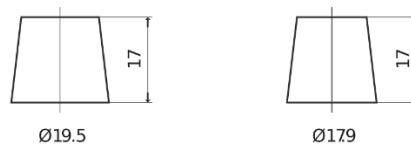

Terminal Type