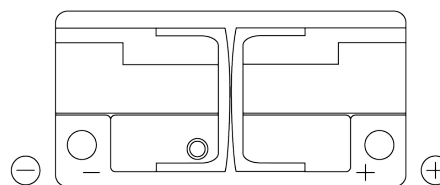

Product overview

Batteries for Cars

Power DB1100

Part number	DB1100
Technology	Flooded
EAN/GTIN	3661024026239
Voltage	12 V
Capacity	110.0 Ah
CCA	850 A
Length	392 mm
Width	175 mm
Height	190 mm
Box size	L06
Polarity	ETN 0
Terminal Type	EN taper post
Hold Down	B13
Weights (subject of variation)	26.30 kg

Polarity

Terminal Type

Positive Terminal

Negative Terminal

Hold Down

Design, features and specifications are subject to change without notice. We disclaim any representation or warranty, express or implied, concerning the data or recommendations, and in no event shall be liable for any loss or damage claimed to have arisen as a result. Some products may not be available in your local market.