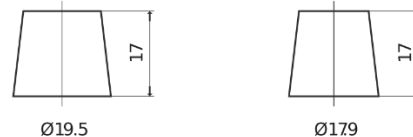

**Product overview**

Batteries for Trucks, Buses, Construction, Agriculture

**StartPRO EG1402**

Part number	EG1402
Technology	Flooded
EAN/GTIN	3661024035347
Voltage	12 V
Capacity	140 Ah
CCA	900 A
Length	508 mm
Width	175 mm
Height	205 mm
Box size	ATM
Polarity	ETN 0
Terminal Type	EN taper post
Hold Down	B1
Weights (subject of variation)	33.80 kg

**Polarity**

**Terminal Type**

Positive Terminal

Negative Terminal

**Hold Down**

Design, features and specifications are subject to change without notice. We disclaim any representation or warranty, express or implied, concerning the data or recommendations, and in no event shall be liable for any loss or damage claimed to have arisen as a result. Some products may not be available in your local market.