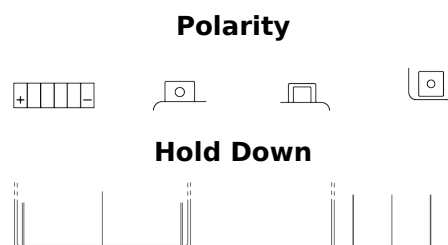

Product overview

Batteries for Motorcycles, ATVs, Snowmobiles, Garden

Li-Ion ELTX14H

Part number	ELTX14H
Technology	Li-Ion
EAN/GTIN	3661024036801
Voltage	12 V
Capacity	4 Ah
CCA	240 A
Watt hour	48 Wh
Length	150 mm
Width	90 mm
Height	95 mm
Box size	C53
Polarity	ETN 1
Terminal Type	M12
Hold Down	B0
Weights (subject of variation)	0.90 kg