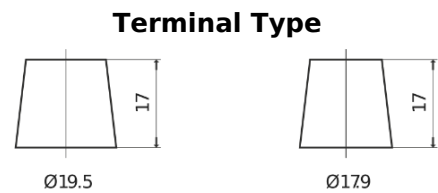

**Product overview**

Batteries for Marine and Leisure

**Dual EFB TZ650**

Part number	TZ650
Technology	EFB
EAN/GTIN	3661024057486
Voltage	12 V
Capacity	75.0 Ah
CCA	750 A
Watt hour	650 Wh
Length	260 mm
Width	173 mm
Height	222 mm
Box size	D26
Polarity	ETN 1
Terminal Type	EN taper post
Hold Down	B0
Weights (subject of variation)	19.00 kg