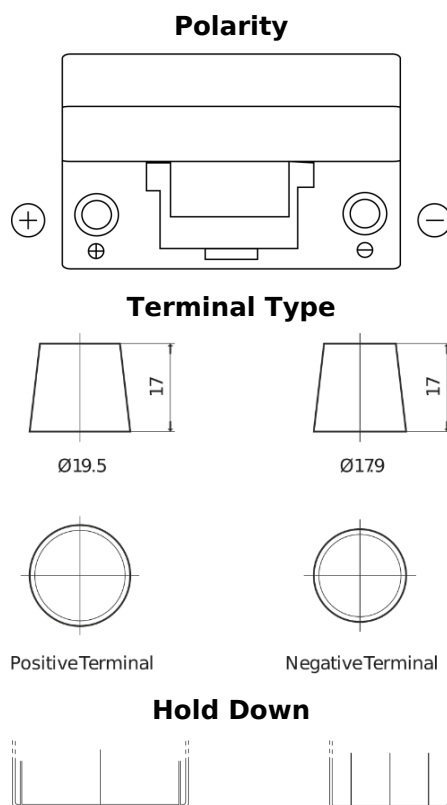

Product overview

Batteries for Marine and Leisure

Dual EFB TZ650

| | |
|--------------------------------|---------------|
| Part number | TZ650 |
| Technology | EFB |
| EAN/GTIN | 3661024057486 |
| Voltage | 12 V |
| Capacity | 75.0 Ah |
| CCA | 750 A |
| Watt hour | 650 Wh |
| Length | 260 mm |
| Width | 173 mm |
| Height | 222 mm |
| Box size | D26 |
| Polarity | ETN 1 |
| Terminal Type | EN taper post |
| Hold Down | B0 |
| Weights (subject of variation) | 19.00 kg |