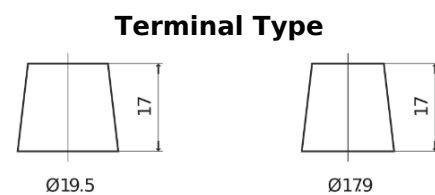

Product overview

Batteries for Trucks, Buses, Construction, Agriculture

EndurancePRO EFB TX2253

| | |
|--------------------------------|---------------|
| Part number | TX2253 |
| Technology | EFB |
| EAN/GTIN | 3661024056632 |
| Voltage | 12 V |
| Capacity | 225.0 Ah |
| CCA | 1150 A |
| Length | 518 mm |
| Width | 274 mm |
| Height | 240 mm |
| Box size | D06 |
| Polarity | ETN 3 |
| Terminal Type | EN taper post |
| Hold Down | B0 |
| Weights (subject of variation) | 60.10 kg |