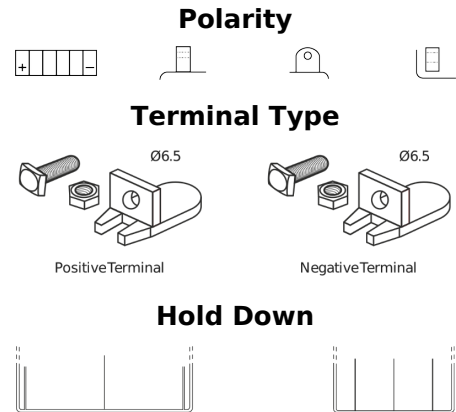

Product overview

Batteries for Motorcycles, ATVs, Snowmobiles, Garden

GEL GEL12-30

Part number	GEL12-30
Technology	GEL
EAN/GTIN	3661024034081
Voltage	12 V
Capacity	30 Ah
CCA	180 A
Length	197 mm
Width	132 mm
Height	186 mm
Box size	U01
Polarity	ETN 1
Terminal Type	EN full Ford lug
Hold Down	B0
Weights (subject of variation)	11.10 kg