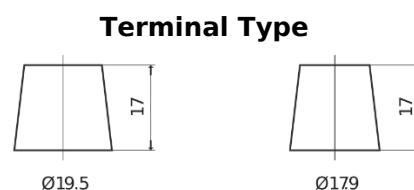

**Product overview**

Batteries for Marine and Leisure

**Vintage EU260-6**

Part number	EU260-6
Technology	Flooded
EAN/GTIN	3661024036115
Voltage	6 V
Capacity	260 Ah
CCA	1300 A
Length	345 mm
Width	172 mm
Height	286 mm
Box size	M08
Polarity	ETN 0
Terminal Type	EN taper post
Hold Down	B0
Weights (subject of variation)	39.10 kg