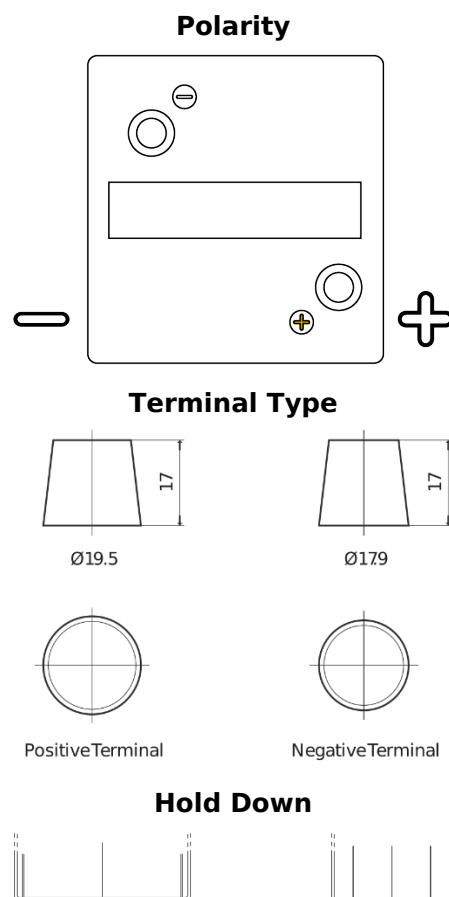

Product overview

Batteries for Marine and Leisure

Vintage EU80-6

Part number	EU80-6
Technology	Flooded
EAN/GTIN	3661024036160
Voltage	6 V
Capacity	80 Ah
CCA	600 A
Length	158 mm
Width	165 mm
Height	220 mm
Box size	M02
Polarity	ETN 0
Terminal Type	EN taper post
Hold Down	B0
Weights (subject of variation)	11.00 kg