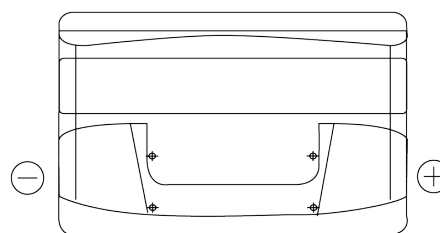

Product overview

Batteries for Cars

Technica TB852

Part number	TB852
Technology	Flooded
EAN/GTIN	3661024054669
Voltage	12 V
Capacity	85 Ah
CCA	760 A
Length	353 mm
Width	175 mm
Height	175 mm
Box size	LB5
Polarity	ETN 0
Terminal Type	EN taper post
Hold Down	B13
Weights (subject of variation)	19.40 kg

Polarity

Terminal Type

Hold Down

Design, features and specifications are subject to change without notice. We disclaim any representation or warranty, express or implied, concerning the data or recommendations, and in no event shall be liable for any loss or damage claimed to have arisen as a result. Some products may not be available in your local market.