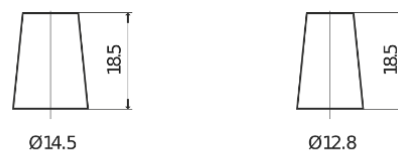

**Product overview**

Batteries for Cars

**Formula FB356**

Part number	FB356
Technology	Flooded
EAN/GTIN	3661024044332
Voltage	12 V
Capacity	35 Ah
CCA	240 A
Length	187 mm
Width	127 mm
Height	220 mm
Box size	B19
Polarity	ETN 0
Terminal Type	JIS taper post
Hold Down	B0
Weights (subject of variation)	8.90 kg

**Polarity**

**Terminal Type**

Positive Terminal

Negative Terminal

**Hold Down**

Design, features and specifications are subject to change without notice. We disclaim any representation or warranty, express or implied, concerning the data or recommendations, and in no event shall be liable for any loss or damage claimed to have arisen as a result. Some products may not be available in your local market.