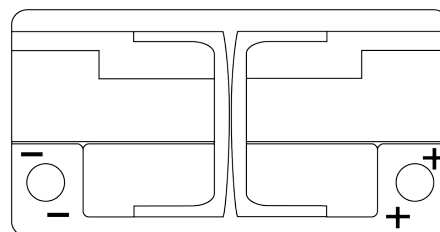

Product overview

Batteries for Cars

Premium EA852

Part number	EA852
Technology	Flooded
EAN/GTIN	3661024034296
Voltage	12 V
Capacity	85 Ah
CCA	800 A
Length	315 mm
Width	175 mm
Height	175 mm
Box size	LB4
Polarity	ETN 0
Terminal Type	EN taper post
Hold Down	B13
Weights (subject of variation)	18.60 kg

Polarity

Terminal Type

Positive Terminal

Negative Terminal

Hold Down

Design, features and specifications are subject to change without notice. We disclaim any representation or warranty, express or implied, concerning the data or recommendations, and in no event shall be liable for any loss or damage claimed to have arisen as a result. Some products may not be available in your local market.