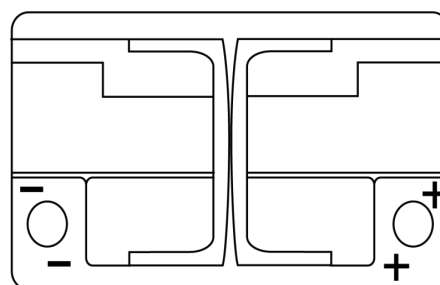

**Product overview**

Batteries for Cars

**AGM TK720**

Part number	TK720
Technology	AGM
EAN/GTIN	3661024057639
Voltage	12 V
Capacity	72.0 Ah
CCA	760 A
Length	278 mm
Width	175 mm
Height	190 mm
Box size	L03
Polarity	ETN 0
Terminal Type	EN taper post
Hold Down	B13
Weights (subject of variation)	20.60 kg

**Polarity**

**Terminal Type**

**Hold Down**

Design, features and specifications are subject to change without notice. We disclaim any representation or warranty, express or implied, concerning the data or recommendations, and in no event shall be liable for any loss or damage claimed to have arisen as a result. Some products may not be available in your local market.