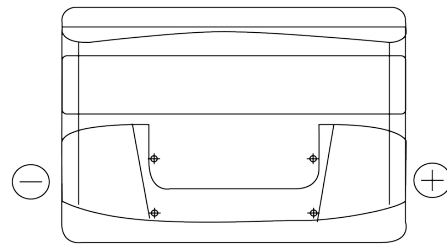

Product overview

Batteries for Cars

Excell EB802

Part number	EB802
Technology	Flooded
EAN/GTIN	3661024034654
Voltage	12 V
Capacity	80 Ah
CCA	700 A
Length	315 mm
Width	175 mm
Height	175 mm
Box size	LB4
Polarity	ETN 0
Terminal Type	EN taper post
Hold Down	B13
Weights (subject of variation)	17.80 kg

Polarity

Terminal Type

Positive Terminal

Negative Terminal

Hold Down

Design, features and specifications are subject to change without notice. We disclaim any representation or warranty, express or implied, concerning the data or recommendations, and in no event shall be liable for any loss or damage claimed to have arisen as a result. Some products may not be available in your local market.