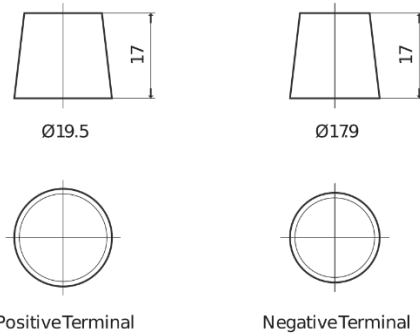

Product overview

Batteries for Cars

Premium EA722

Part number	EA722
Technology	Flooded
EAN/GTIN	3661024034289
Voltage	12 V
Capacity	72 Ah
CCA	720 A
Length	278 mm
Width	175 mm
Height	175 mm
Box size	LB3
Polarity	ETN 0
Terminal Type	EN taper post
Hold Down	B13
Weights (subject of variation)	15.90 kg

Polarity

Terminal Type

Hold Down

Design, features and specifications are subject to change without notice. We disclaim any representation or warranty, express or implied, concerning the data or recommendations, and in no event shall be liable for any loss or damage claimed to have arisen as a result. Some products may not be available in your local market.