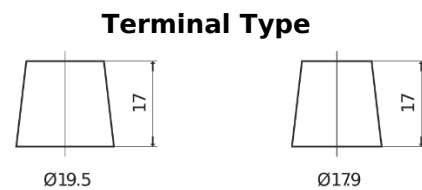

Product overview

Batteries for Trucks, Buses, Construction, Agriculture

PowerPRO Agri&Construction TJ1723

Part number	TJ1723
Technology	Flooded
EAN/GTIN	3661024056731
Voltage	12 V
Capacity	172.0 Ah
CCA	1390 A
Length	513 mm
Width	223 mm
Height	223 mm
Box size	D05
Polarity	ETN 3
Terminal Type	EN taper post
Hold Down	B0
Weights (subject of variation)	48.80 kg