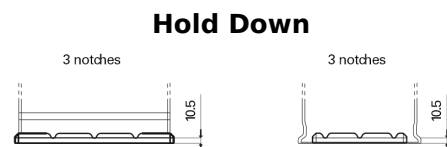

**Product overview**

Batteries for Trucks, Buses, Construction, Agriculture

**PowerPRO Agri&Construction TJ1355**

Part number	TJ1355
Technology	Flooded
EAN/GTIN	3661024056779
Voltage	12 V
Capacity	135.0 Ah
CCA	1000 A
Length	514 mm
Width	175 mm
Height	210 mm
Box size	DB8
Polarity	ETN 3
Terminal Type	EN taper post
Hold Down	B3
Weights (subject of variation)	36.00 kg