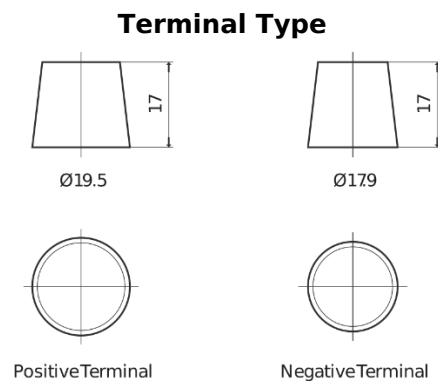

**Product overview**

Batteries for Trucks, Buses, Construction, Agriculture

**PowerPRO Agri&Construction TJ1355**

Part number	TJ1355
Technology	Flooded
EAN/GTIN	3661024056779
Voltage	12 V
Capacity	135.0 Ah
CCA	1000 A
Length	514 mm
Width	175 mm
Height	210 mm
Box size	DB8
Polarity	ETN 3
Terminal Type	EN taper post
Hold Down	B3
Weights (subject of variation)	36.00 kg