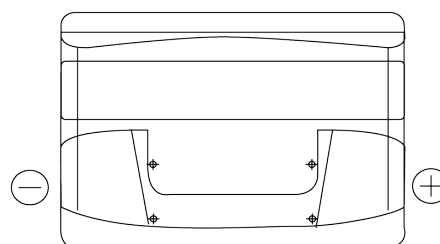

Product overview

Batteries for Cars

Technica TB712

Part number	TB712
Technology	Flooded
EAN/GTIN	3661024054645
Voltage	12 V
Capacity	71 Ah
CCA	670 A
Length	278 mm
Width	175 mm
Height	175 mm
Box size	LB3
Polarity	ETN 0
Terminal Type	EN taper post
Hold Down	B13
Weights (subject of variation)	15.30 kg

Polarity

Terminal Type

Positive Terminal

Negative Terminal

Hold Down

Design, features and specifications are subject to change without notice. We disclaim any representation or warranty, express or implied, concerning the data or recommendations, and in no event shall be liable for any loss or damage claimed to have arisen as a result. Some products may not be available in your local market.