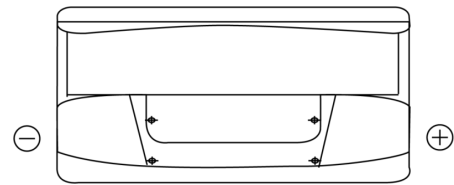

Product overview

Batteries for Trucks, Buses, Construction, Agriculture

PowerPRO Agri&Construction TJ1000

Part number	TJ1000
Technology	Flooded
EAN/GTIN	3661024056809
Voltage	12 V
Capacity	100.0 Ah
CCA	850 A
Length	353 mm
Width	175 mm
Height	190 mm
Box size	L05
Polarity	ETN 0
Terminal Type	EN taper post
Hold Down	B13
Weights (subject of variation)	21.80 kg

Polarity

Terminal Type

Hold Down

Design, features and specifications are subject to change without notice. We disclaim any representation or warranty, express or implied, concerning the data or recommendations, and in no event shall be liable for any loss or damage claimed to have arisen as a result. Some products may not be available in your local market.