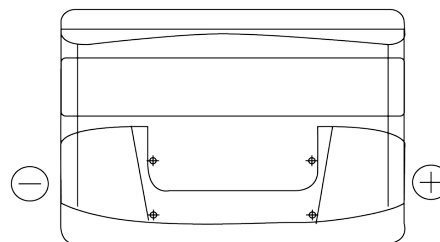

**Product overview**

Batteries for Cars

**Formula FB712**

Part number	FB712
Technology	Flooded
EAN/GTIN	3661024044646
Voltage	12 V
Capacity	71 Ah
CCA	670 A
Length	278 mm
Width	175 mm
Height	175 mm
Box size	LB3
Polarity	ETN 0
Terminal Type	EN taper post
Hold Down	B13
Weights (subject of variation)	15.30 kg

**Polarity**

**Terminal Type**

Positive Terminal

Negative Terminal

**Hold Down**

Design, features and specifications are subject to change without notice. We disclaim any representation or warranty, express or implied, concerning the data or recommendations, and in no event shall be liable for any loss or damage claimed to have arisen as a result. Some products may not be available in your local market.