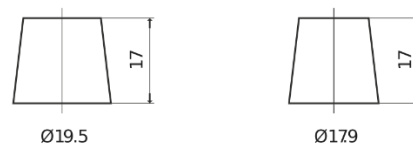

**Product overview**

Batteries for Cars

**Formula FB712**

Part number	FB712
Technology	Flooded
EAN/GTIN	3661024044646
Voltage	12 V
Capacity	71 Ah
CCA	670 A
Length	278 mm
Width	175 mm
Height	175 mm
Box size	LB3
Polarity	ETN 0
Terminal Type	EN taper post
Hold Down	B13
Weights (subject of variation)	15.30 kg

**Polarity**

**Terminal Type**

Positive Terminal

Negative Terminal

**Hold Down**

Design, features and specifications are subject to change without notice. We disclaim any representation or warranty, express or implied, concerning the data or recommendations, and in no event shall be liable for any loss or damage claimed to have arisen as a result. Some products may not be available in your local market.