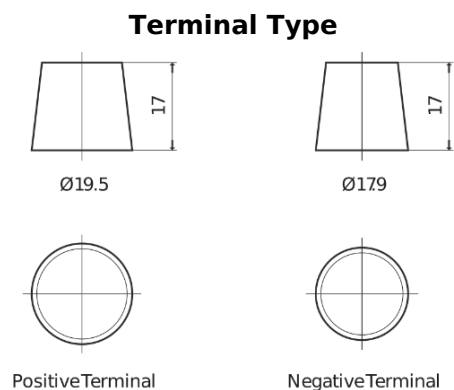

Product overview

Batteries for Trucks, Buses, Construction, Agriculture

StartPRO TG2254

Part number	TG2254
Technology	Flooded
EAN/GTIN	3661024057448
Voltage	12 V
Capacity	225.0 Ah
CCA	1200 A
Length	518 mm
Width	274 mm
Height	240 mm
Box size	D06
Polarity	ETN 4
Terminal Type	EN taper post
Hold Down	B0
Weights (subject of variation)	54.90 kg