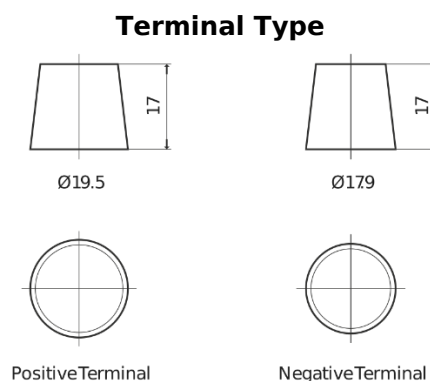

Product overview

Batteries for Trucks, Buses, Construction, Agriculture

StartPRO TG2254

Part number	TG2254
Technology	Flooded
EAN/GTIN	3661024057448
Voltage	12 V
Capacity	225.0 Ah
CCA	1200 A
Length	518 mm
Width	274 mm
Height	240 mm
Box size	D06
Polarity	ETN 4
Terminal Type	EN taper post
Hold Down	B0
Weights (subject of variation)	54.90 kg