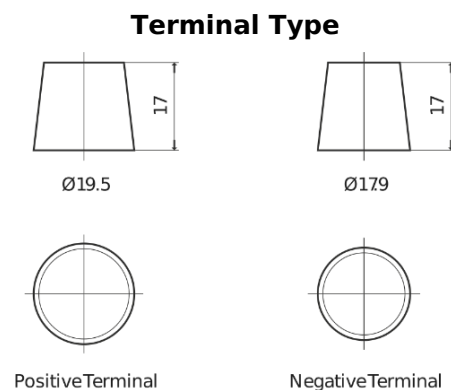

Product overview

Batteries for Trucks, Buses, Construction, Agriculture

StartPRO TG2254

Part number	TG2254
Technology	Flooded
EAN/GTIN	3661024057448
Voltage	12 V
Capacity	225.0 Ah
CCA	1200 A
Length	518 mm
Width	274 mm
Height	240 mm
Box size	D06
Polarity	ETN 4
Terminal Type	EN taper post
Hold Down	B0
Weights (subject of variation)	54.90 kg