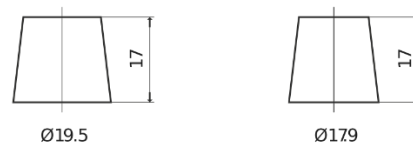

**Product overview**

Batteries for Cars

**Power DB712**

Part number	DB712
Technology	Flooded
EAN/GTIN	3661024024648
Voltage	12 V
Capacity	71 Ah
CCA	670 A
Length	278 mm
Width	175 mm
Height	175 mm
Box size	LB3
Polarity	ETN 0
Terminal Type	EN taper post
Hold Down	B13
Weights (subject of variation)	15.30 kg

**Polarity**

**Terminal Type**

Positive Terminal

Negative Terminal

**Hold Down**

Design, features and specifications are subject to change without notice. We disclaim any representation or warranty, express or implied, concerning the data or recommendations, and in no event shall be liable for any loss or damage claimed to have arisen as a result. Some products may not be available in your local market.