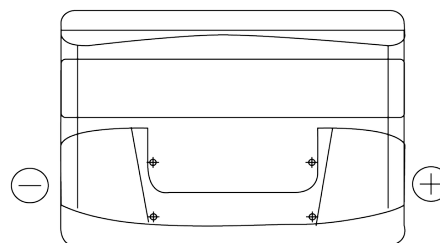

**Product overview**

Batteries for Cars

**Power DB712**

Part number	DB712
Technology	Flooded
EAN/GTIN	3661024024648
Voltage	12 V
Capacity	71 Ah
CCA	670 A
Length	278 mm
Width	175 mm
Height	175 mm
Box size	LB3
Polarity	ETN 0
Terminal Type	EN taper post
Hold Down	B13
Weights (subject of variation)	15.30 kg

**Polarity**

**Terminal Type**

Positive Terminal

Negative Terminal

**Hold Down**

Design, features and specifications are subject to change without notice. We disclaim any representation or warranty, express or implied, concerning the data or recommendations, and in no event shall be liable for any loss or damage claimed to have arisen as a result. Some products may not be available in your local market.