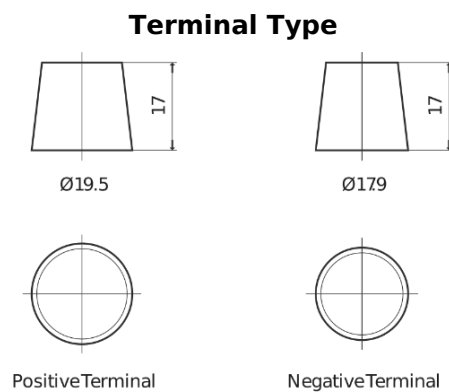

**Product overview**

Batteries for Trucks, Buses, Construction, Agriculture

**StartPRO TG1803**

Part number	TG1803
Technology	Flooded
EAN/GTIN	3661024055444
Voltage	12 V
Capacity	180.0 Ah
CCA	1000 A
Length	513 mm
Width	223 mm
Height	223 mm
Box size	D05
Polarity	ETN 3
Terminal Type	EN taper post
Hold Down	B0
Weights (subject of variation)	42.80 kg