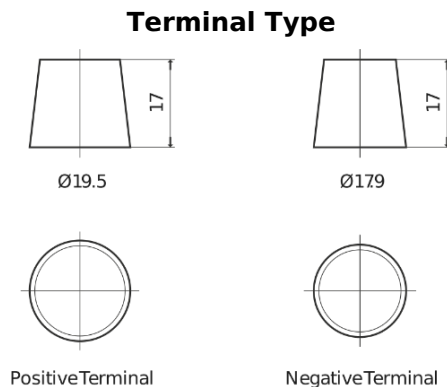

**Product overview**

Batteries for Trucks, Buses, Construction, Agriculture

**StartPRO TG145A**

Part number	TG145A
Technology	Flooded
EAN/GTIN	3661024055550
Voltage	12 V
Capacity	145.0 Ah
CCA	1000 A
Length	360 mm
Width	253 mm
Height	240 mm
Box size	F21
Polarity	ETN 6
Terminal Type	EN taper post
Hold Down	B0
Weights (subject of variation)	38.10 kg