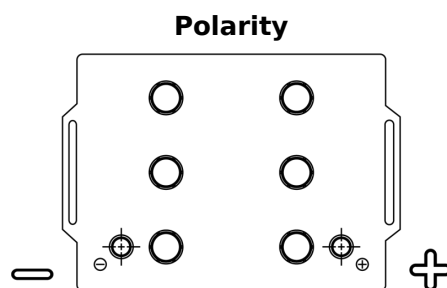

**Product overview**

Batteries for Trucks, Buses, Construction, Agriculture

**StartPRO TG145A**

Part number	TG145A
Technology	Flooded
EAN/GTIN	3661024055550
Voltage	12 V
Capacity	145.0 Ah
CCA	1000 A
Length	360 mm
Width	253 mm
Height	240 mm
Box size	F21
Polarity	ETN 6
Terminal Type	EN taper post
Hold Down	B0
Weights (subject of variation)	38.10 kg