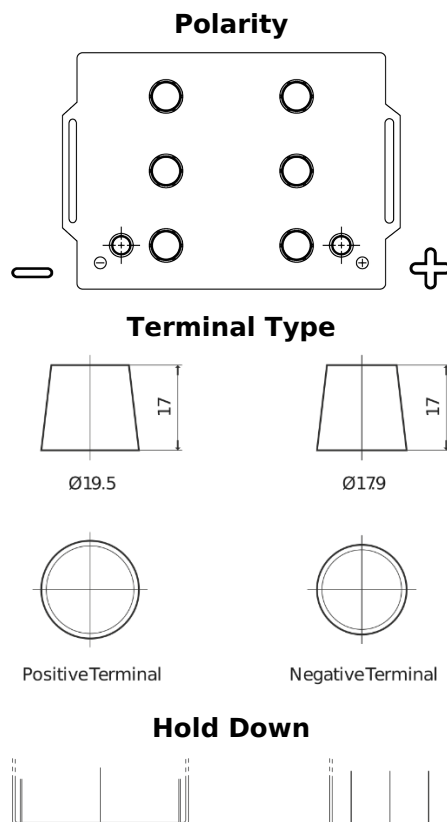

Product overview

Batteries for Trucks, Buses, Construction, Agriculture

StartPRO TG145A

Part number	TG145A
Technology	Flooded
EAN/GTIN	3661024055550
Voltage	12 V
Capacity	145.0 Ah
CCA	1000 A
Length	360 mm
Width	253 mm
Height	240 mm
Box size	F21
Polarity	ETN 6
Terminal Type	EN taper post
Hold Down	B0
Weights (subject of variation)	38.10 kg