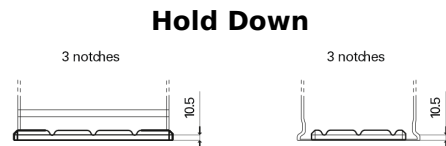

Product overview

Batteries for Trucks, Buses, Construction, Agriculture

StartPRO TG1406

Part number	TG1406
Technology	Flooded
EAN/GTIN	3661024055499
Voltage	12 V
Capacity	140.0 Ah
CCA	800 A
Length	510 mm
Width	175 mm
Height	225 mm
Box size	D08
Polarity	ETN 4
Terminal Type	EN taper post
Hold Down	B3
Weights (subject of variation)	33.50 kg