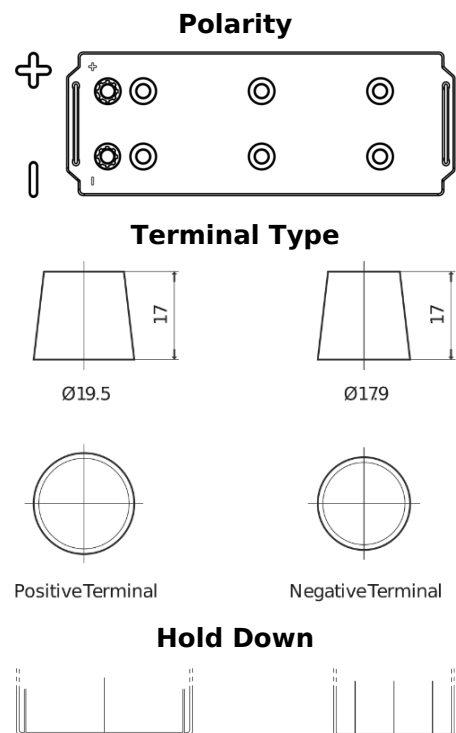

**Product overview**

Batteries for Trucks, Buses, Construction, Agriculture

**StartPRO TG1403**

Part number	TG1403
Technology	Flooded
EAN/GTIN	3661024055420
Voltage	12 V
Capacity	140.0 Ah
CCA	800 A
Length	513 mm
Width	189 mm
Height	223 mm
Box size	D04
Polarity	ETN 3
Terminal Type	EN taper post
Hold Down	B0
Weights (subject of variation)	34.10 kg