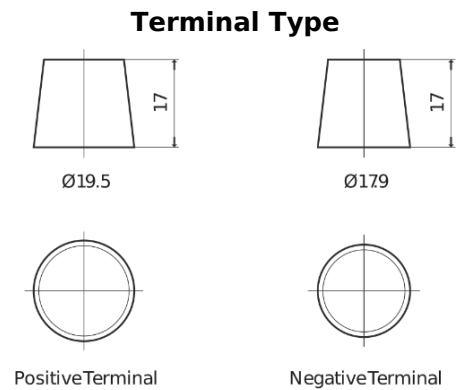

Product overview

Batteries for Trucks, Buses, Construction, Agriculture

StartPRO TG1402

Part number	TG1402
Technology	Flooded
EAN/GTIN	3661024055345
Voltage	12 V
Capacity	140.0 Ah
CCA	900 A
Length	508 mm
Width	175 mm
Height	205 mm
Box size	ATM
Polarity	ETN 0
Terminal Type	EN taper post
Hold Down	B1
Weights (subject of variation)	33.80 kg