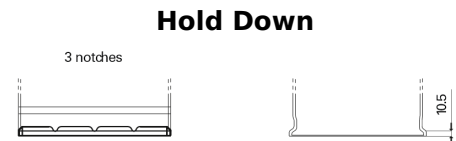

Product overview

Batteries for Trucks, Buses, Construction, Agriculture

StartPRO TG1402

Part number	TG1402
Technology	Flooded
EAN/GTIN	3661024055345
Voltage	12 V
Capacity	140.0 Ah
CCA	900 A
Length	508 mm
Width	175 mm
Height	205 mm
Box size	ATM
Polarity	ETN 0
Terminal Type	EN taper post
Hold Down	B1
Weights (subject of variation)	33.80 kg