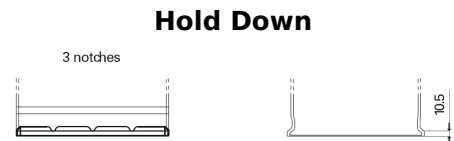

**Product overview**

Batteries for Trucks, Buses, Construction, Agriculture

**StartPRO TG1402**

Part number	TG1402
Technology	Flooded
EAN/GTIN	3661024055345
Voltage	12 V
Capacity	140.0 Ah
CCA	900 A
Length	508 mm
Width	175 mm
Height	205 mm
Box size	ATM
Polarity	ETN 0
Terminal Type	EN taper post
Hold Down	B1
Weights (subject of variation)	33.80 kg