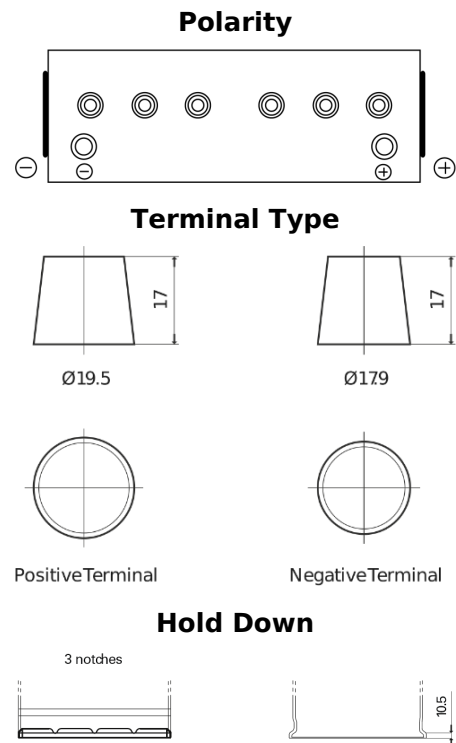

Product overview

Batteries for Trucks, Buses, Construction, Agriculture

StartPRO TG1402

Part number	TG1402
Technology	Flooded
EAN/GTIN	3661024055345
Voltage	12 V
Capacity	140.0 Ah
CCA	900 A
Length	508 mm
Width	175 mm
Height	205 mm
Box size	ATM
Polarity	ETN 0
Terminal Type	EN taper post
Hold Down	B1
Weights (subject of variation)	33.80 kg