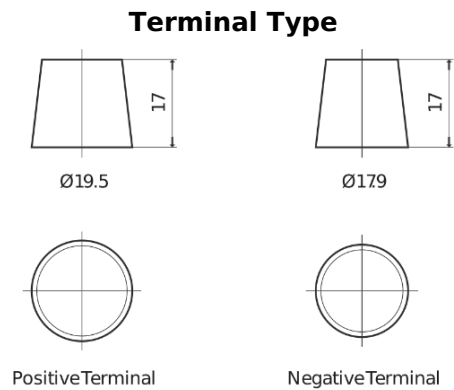

**Product overview**

Batteries for Trucks, Buses, Construction, Agriculture

**StartPRO TG1402**

Part number	TG1402
Technology	Flooded
EAN/GTIN	3661024055345
Voltage	12 V
Capacity	140.0 Ah
CCA	900 A
Length	508 mm
Width	175 mm
Height	205 mm
Box size	ATM
Polarity	ETN 0
Terminal Type	EN taper post
Hold Down	B1
Weights (subject of variation)	33.80 kg