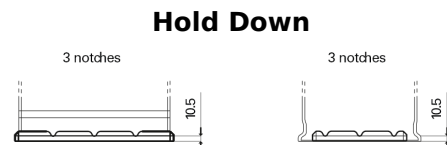

**Product overview**

Batteries for Trucks, Buses, Construction, Agriculture

**StartPRO TG1355**

Part number	TG1355
Technology	Flooded
EAN/GTIN	3661024055529
Voltage	12 V
Capacity	135.0 Ah
CCA	1000 A
Length	514 mm
Width	175 mm
Height	210 mm
Box size	DB8
Polarity	ETN 3
Terminal Type	EN taper post
Hold Down	B3
Weights (subject of variation)	36.00 kg