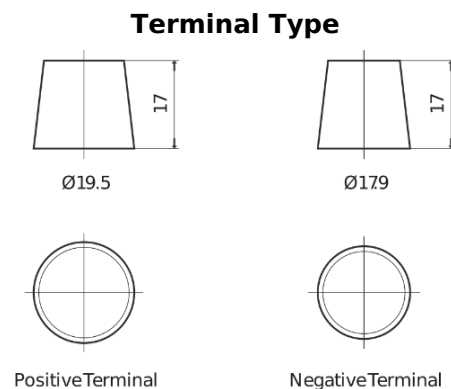

Product overview

Batteries for Trucks, Buses, Construction, Agriculture

StartPRO TG1353

Part number	TG1353
Technology	Flooded
EAN/GTIN	3661024055543
Voltage	12 V
Capacity	135.0 Ah
CCA	1000 A
Length	514 mm
Width	218 mm
Height	210 mm
Box size	DB9
Polarity	ETN 3
Terminal Type	EN taper post
Hold Down	B0
Weights (subject of variation)	39.80 kg